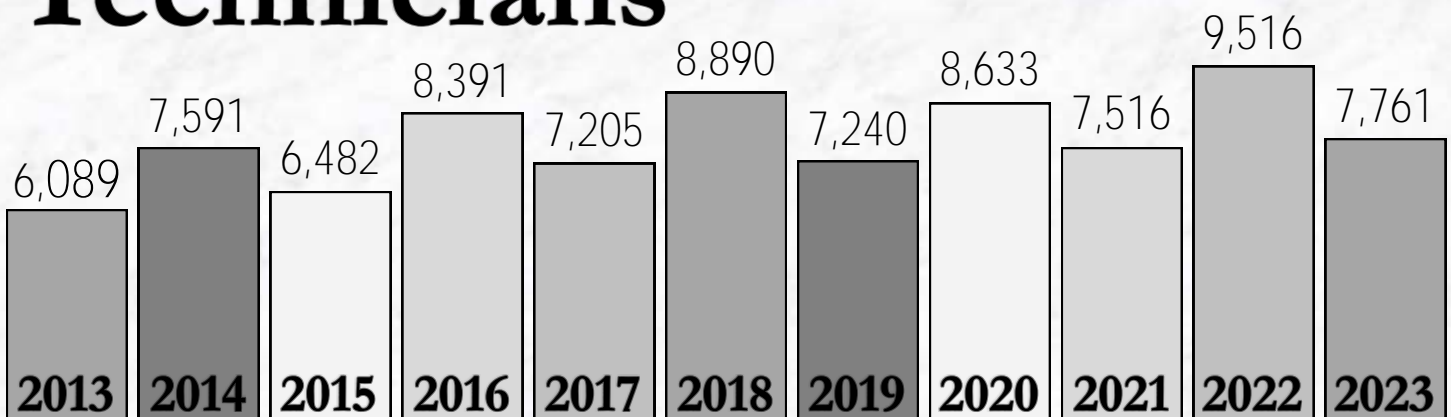

Technicians