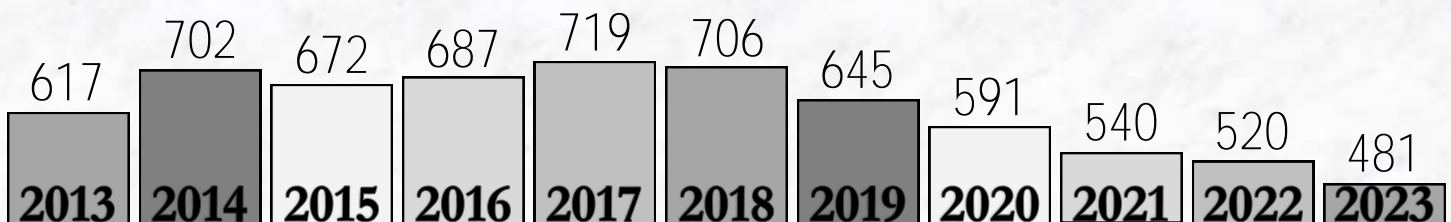

Who We License

15,512 Individuals are licensed to practice in Arkansas.

Pharmacists

Interns

Technicians