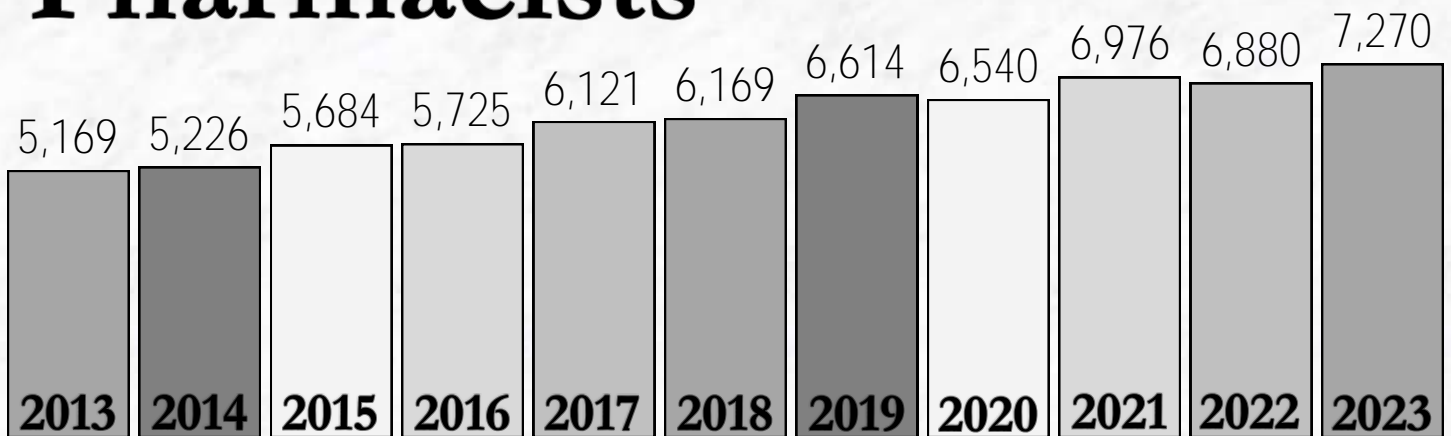

Who We License

15,512 Individuals are licensed to practice in Arkansas.

Pharmacists