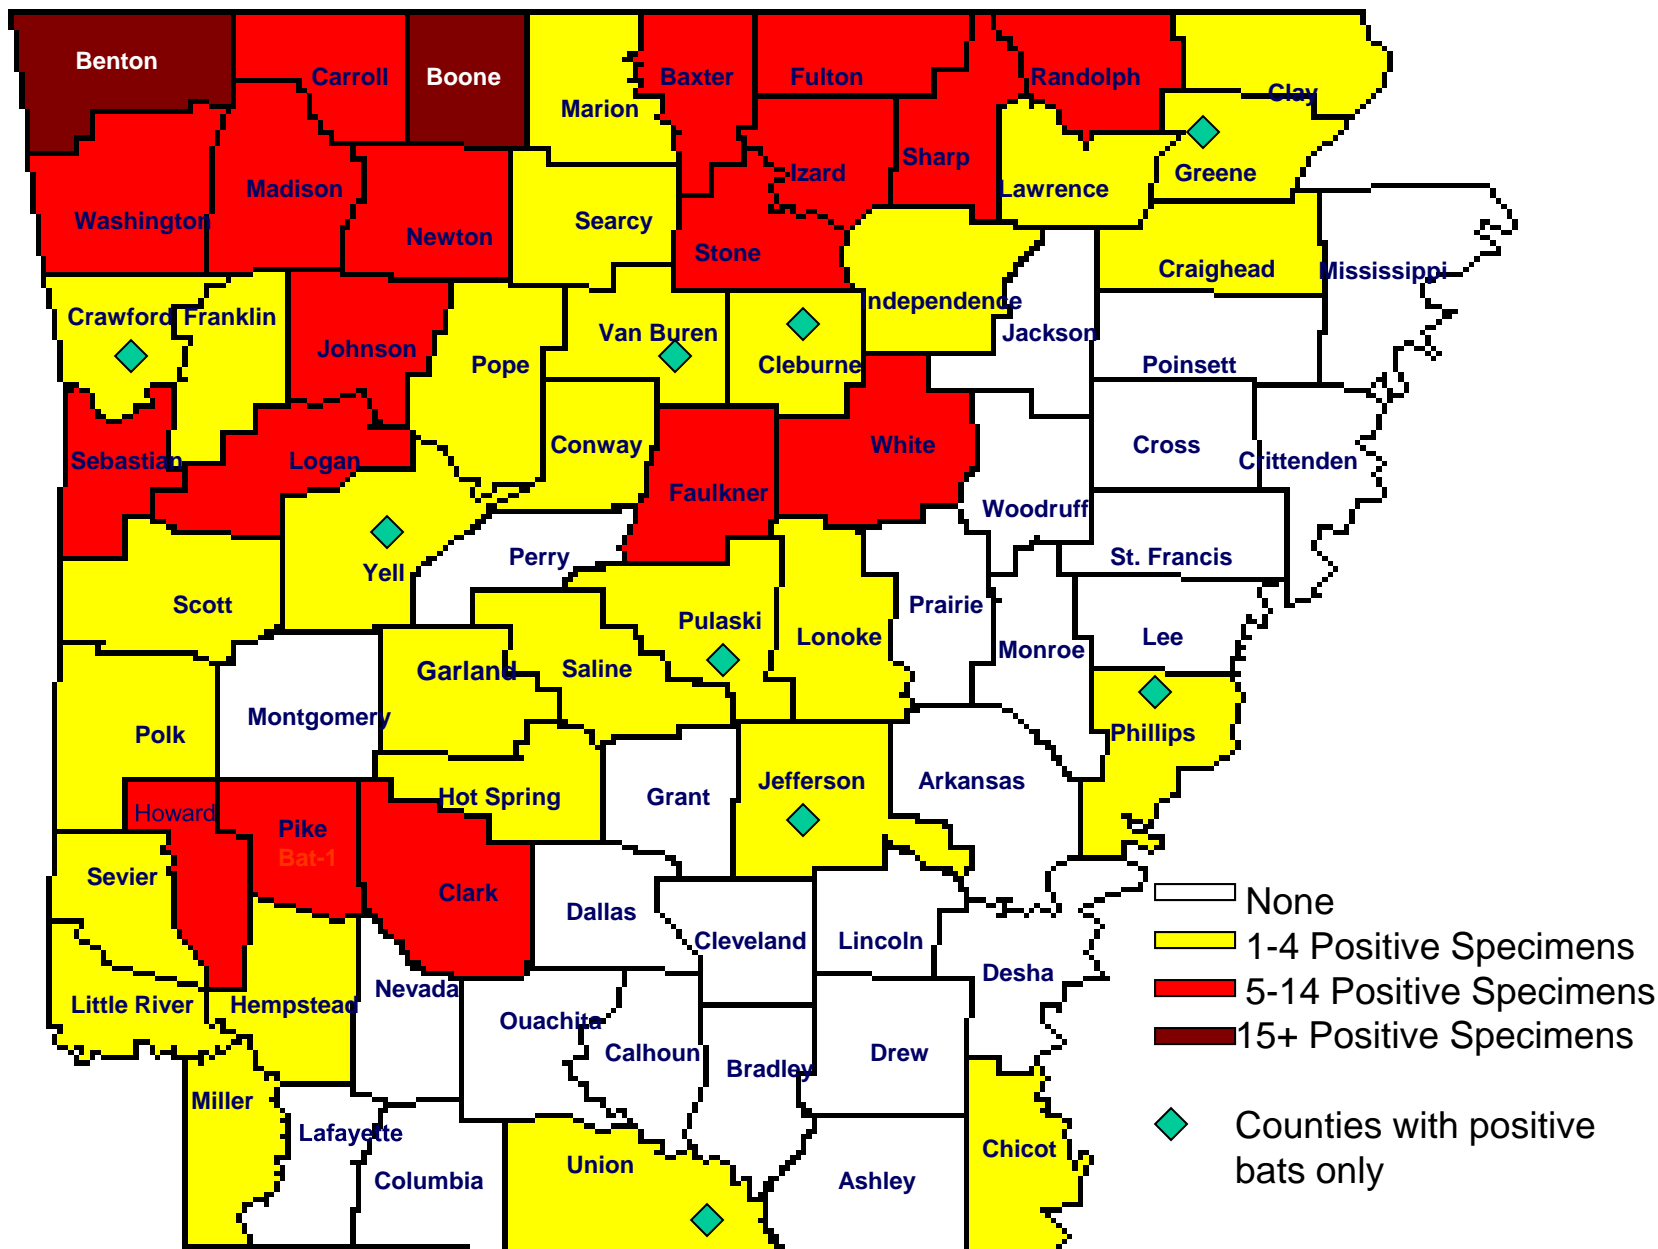

ANIMAL RABIES in ARKANSAS, 1995-1999