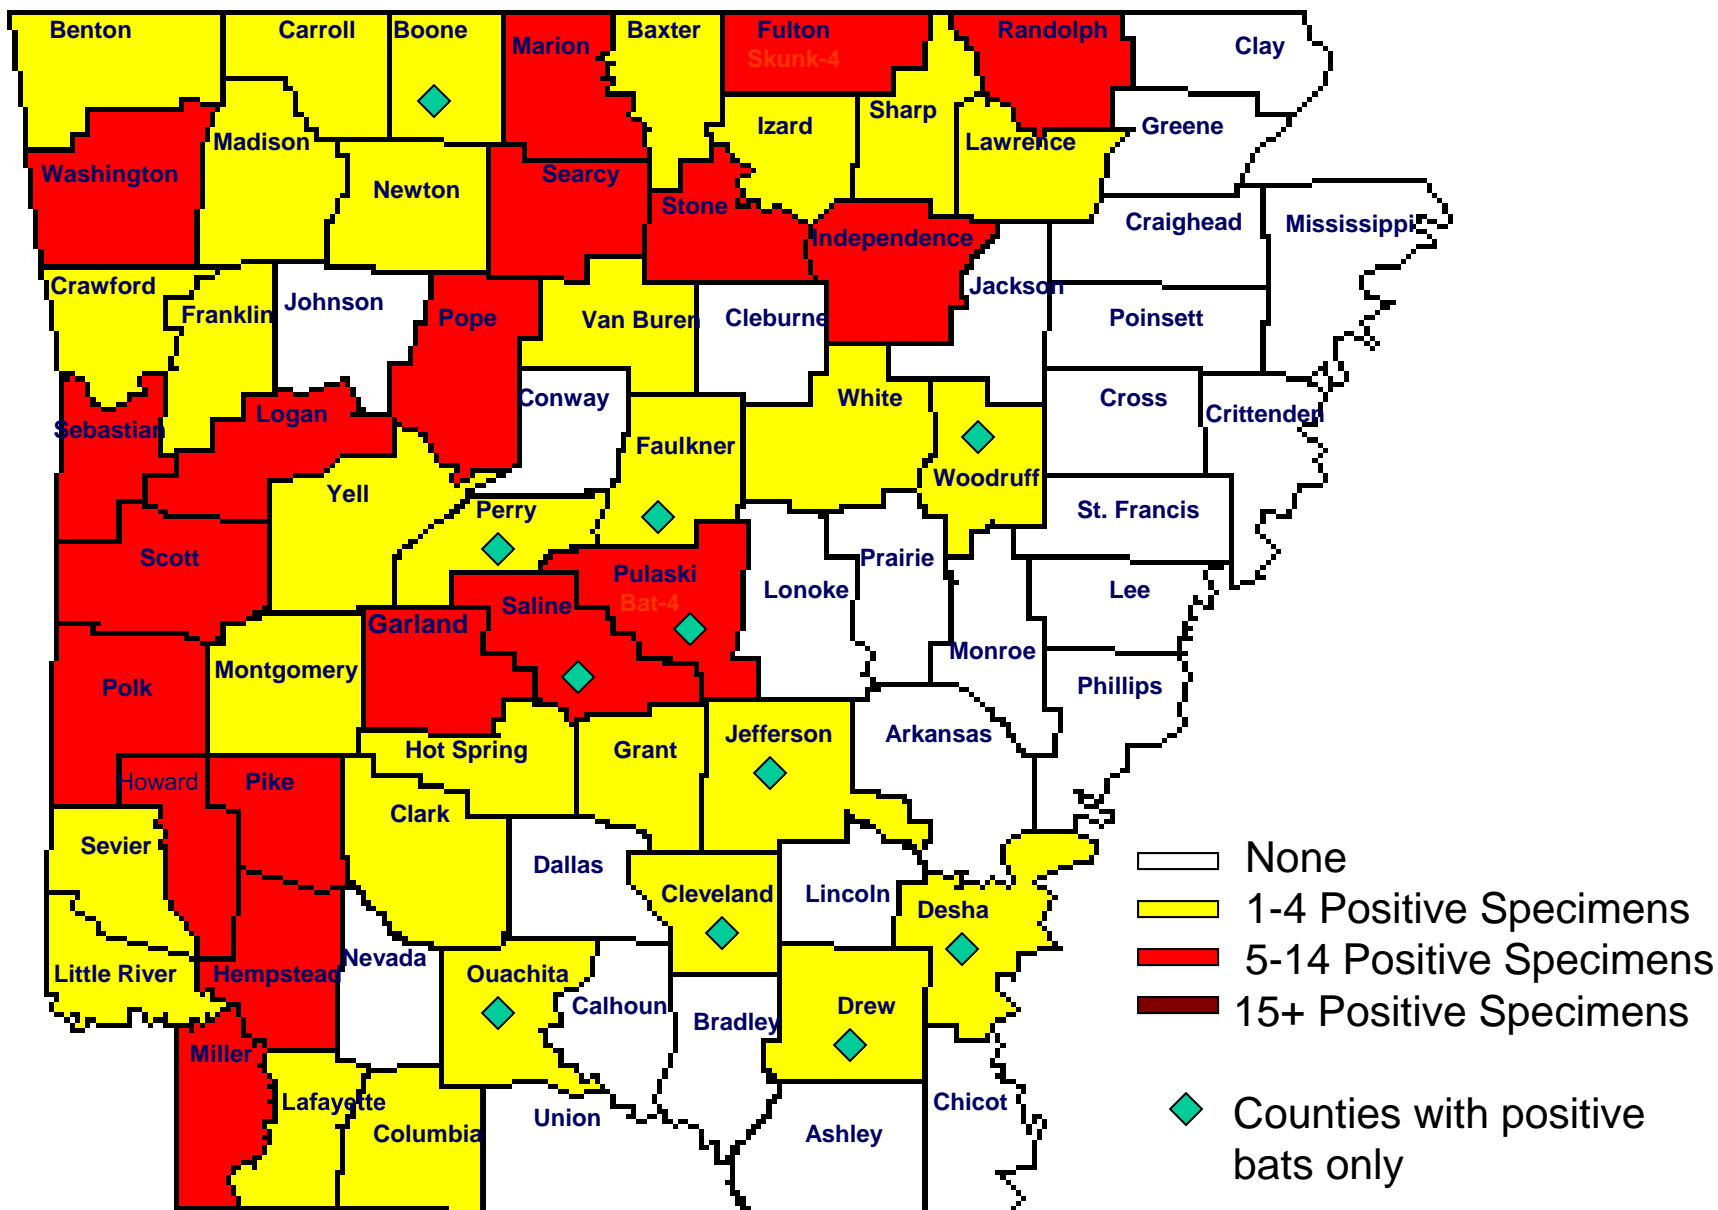

ANIMAL RABIES in ARKANSAS, 2005-2009