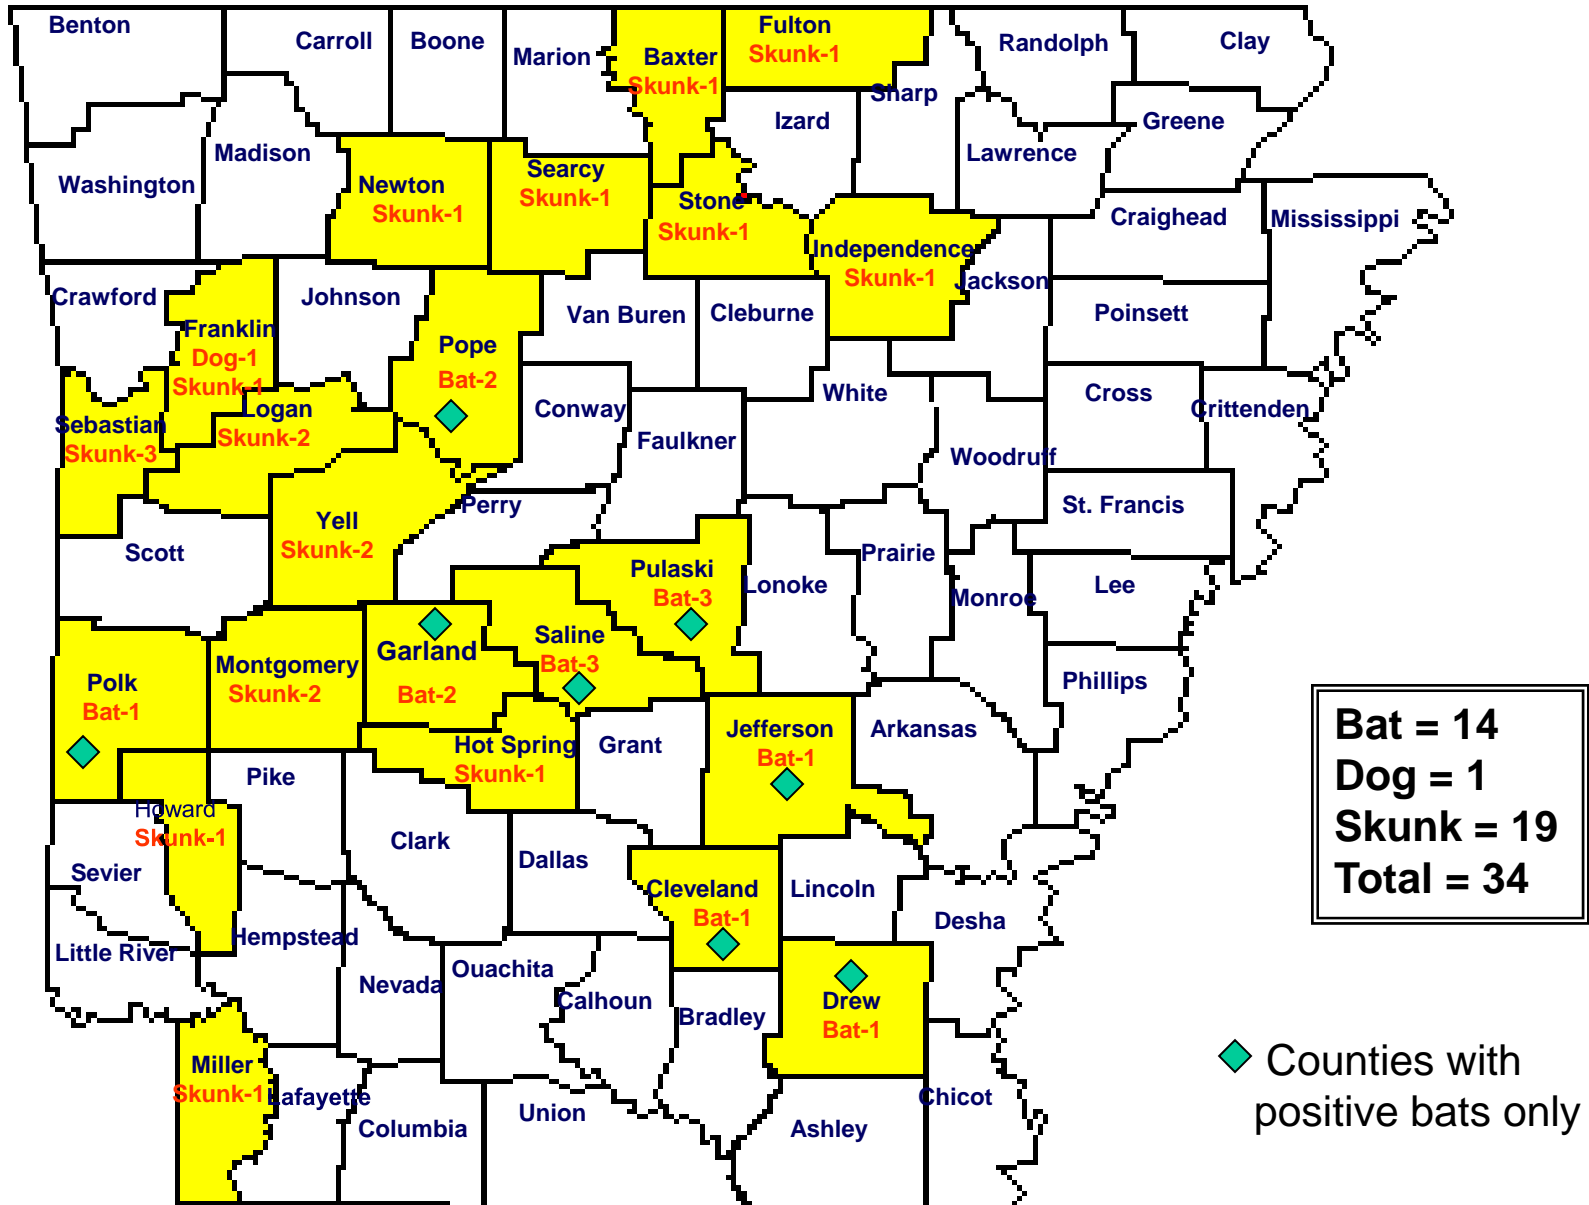

ANIMAL RABIES in ARKANSAS, 2006