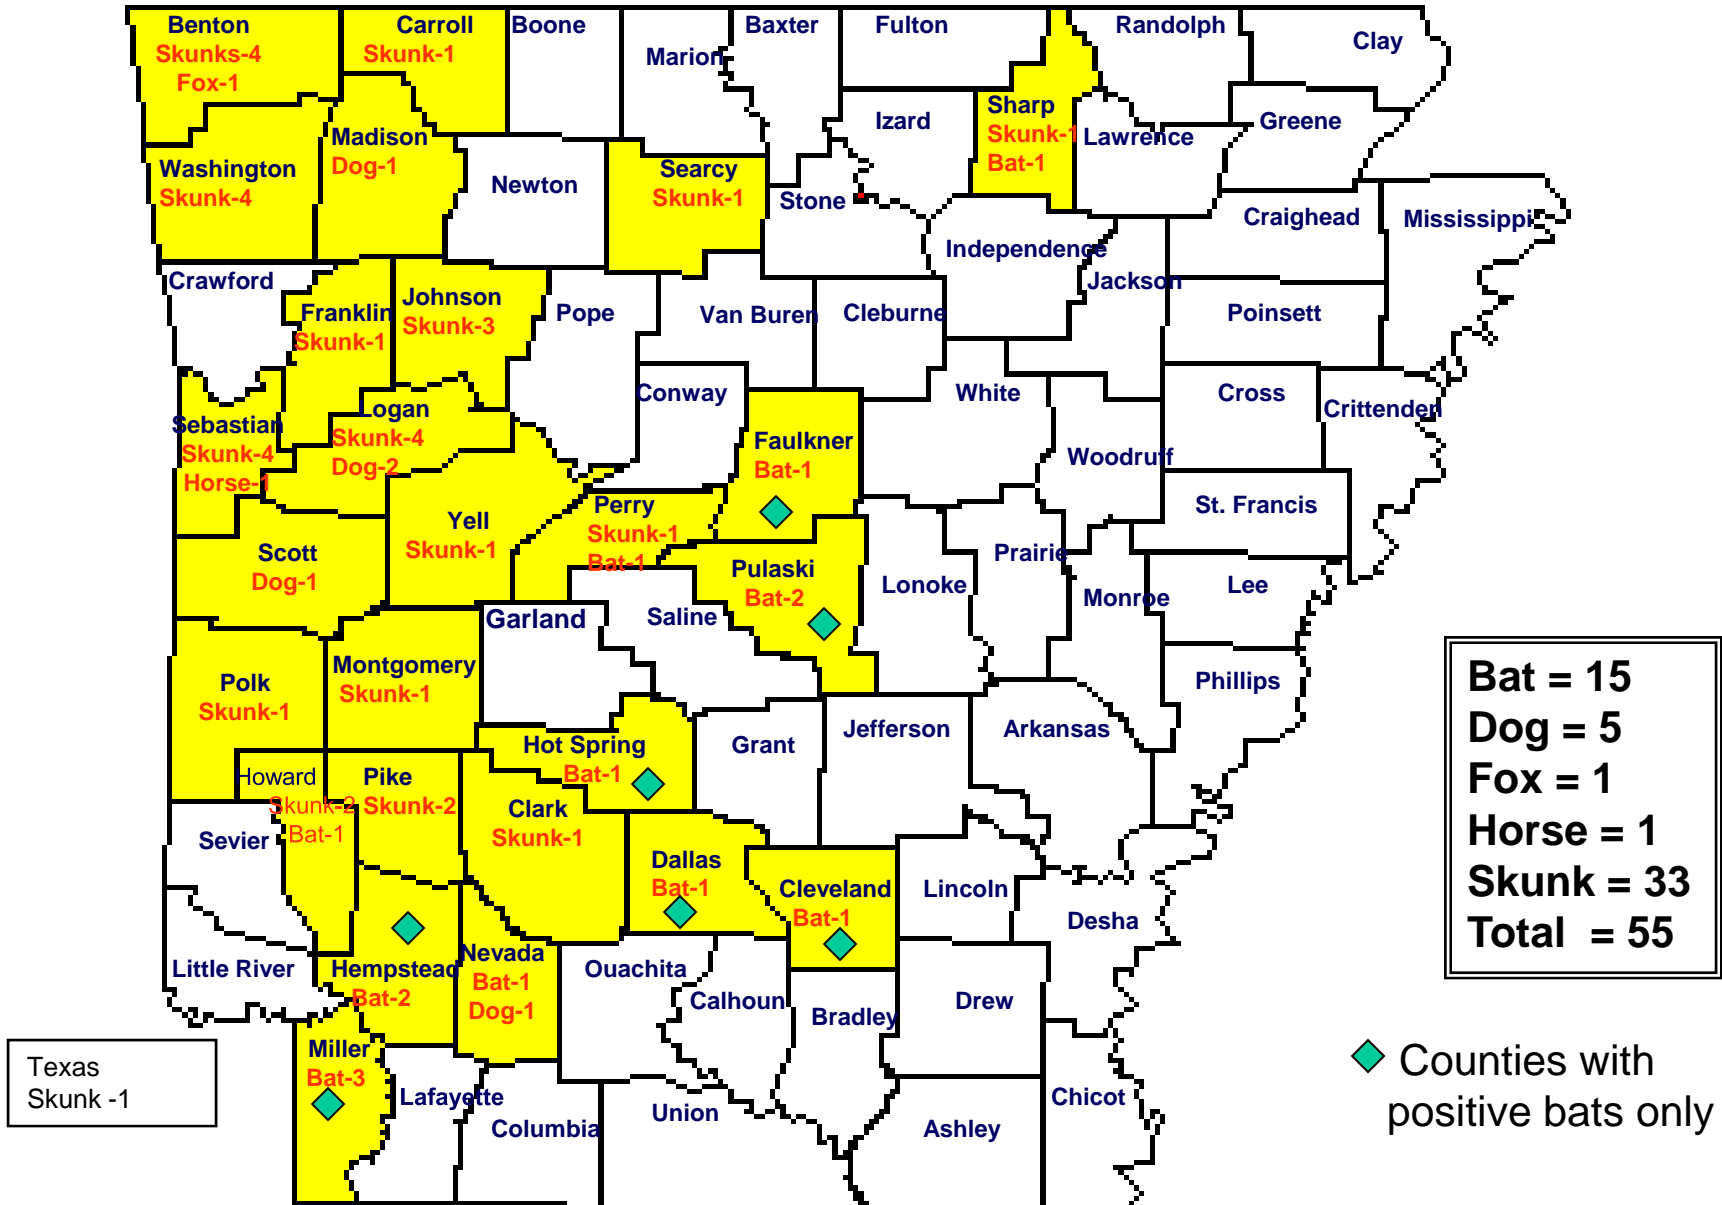

ANIMAL RABIES in ARKANSAS, 2004