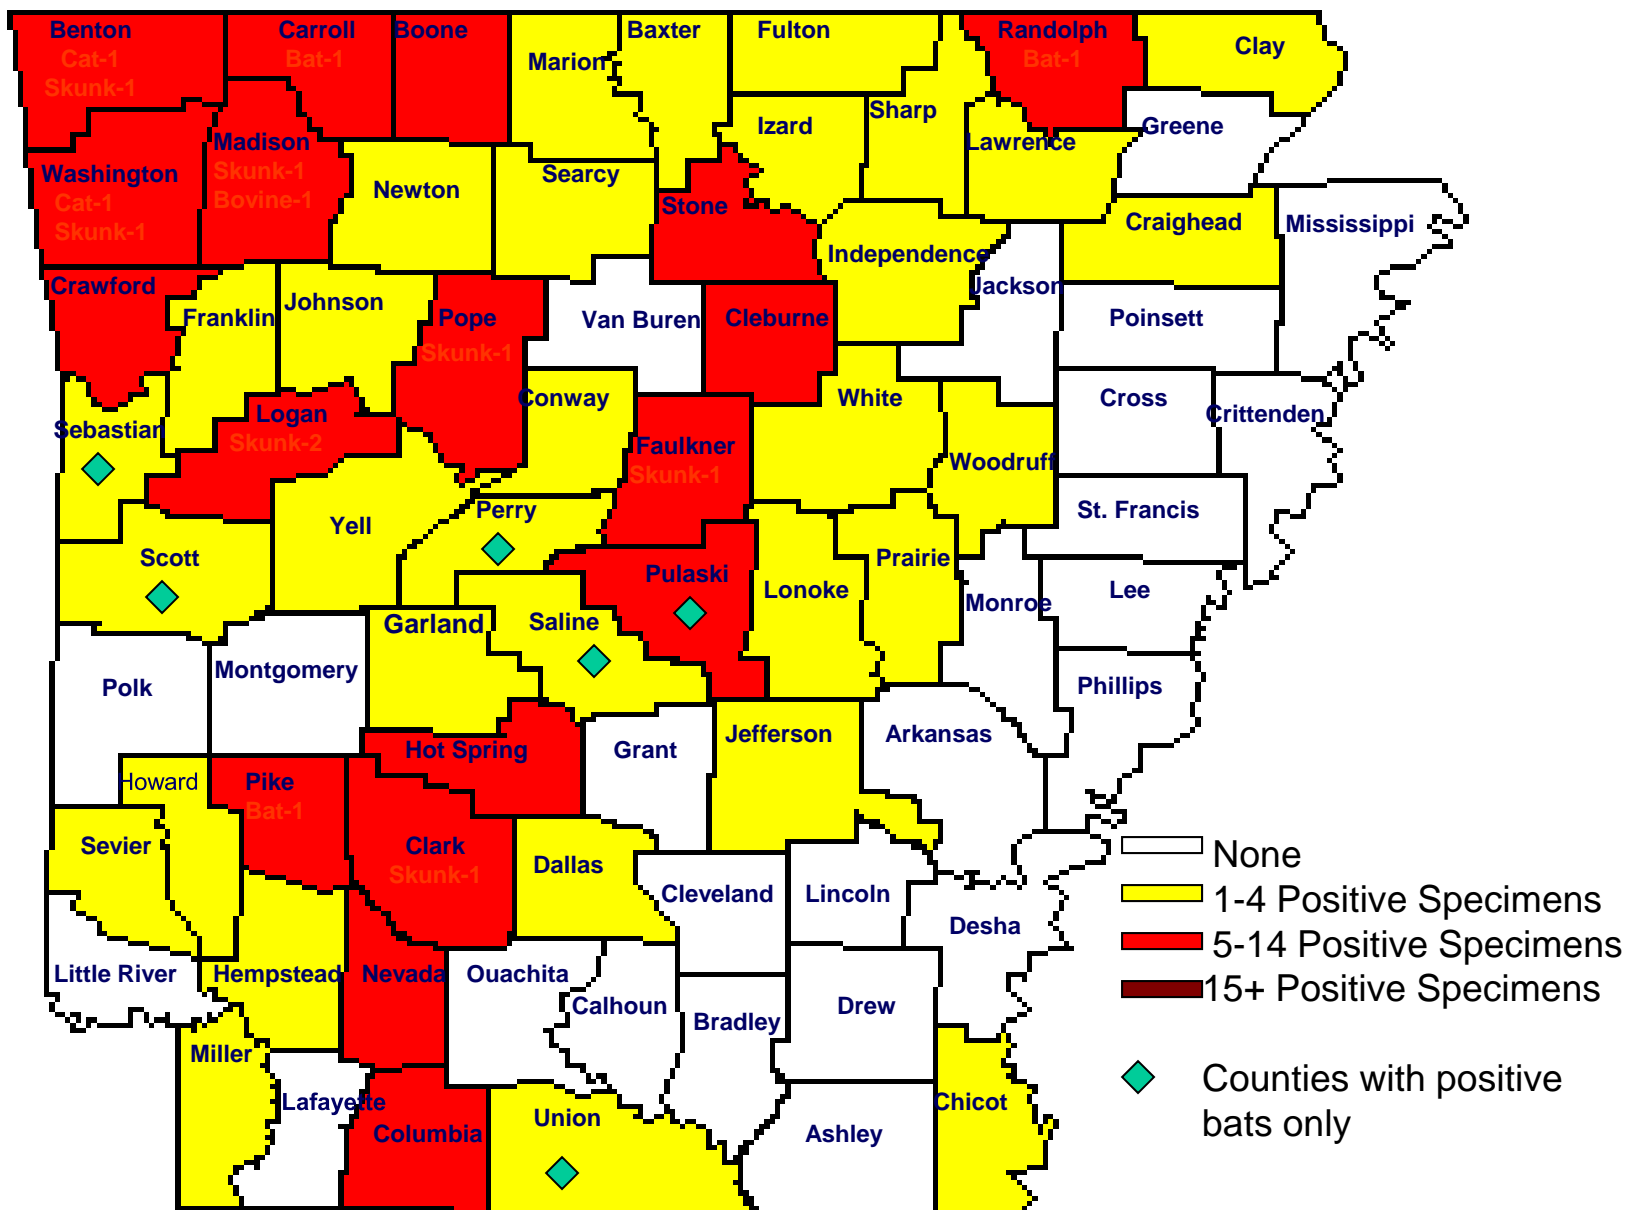

ANIMAL RABIES in ARKANSAS, 1990-1994