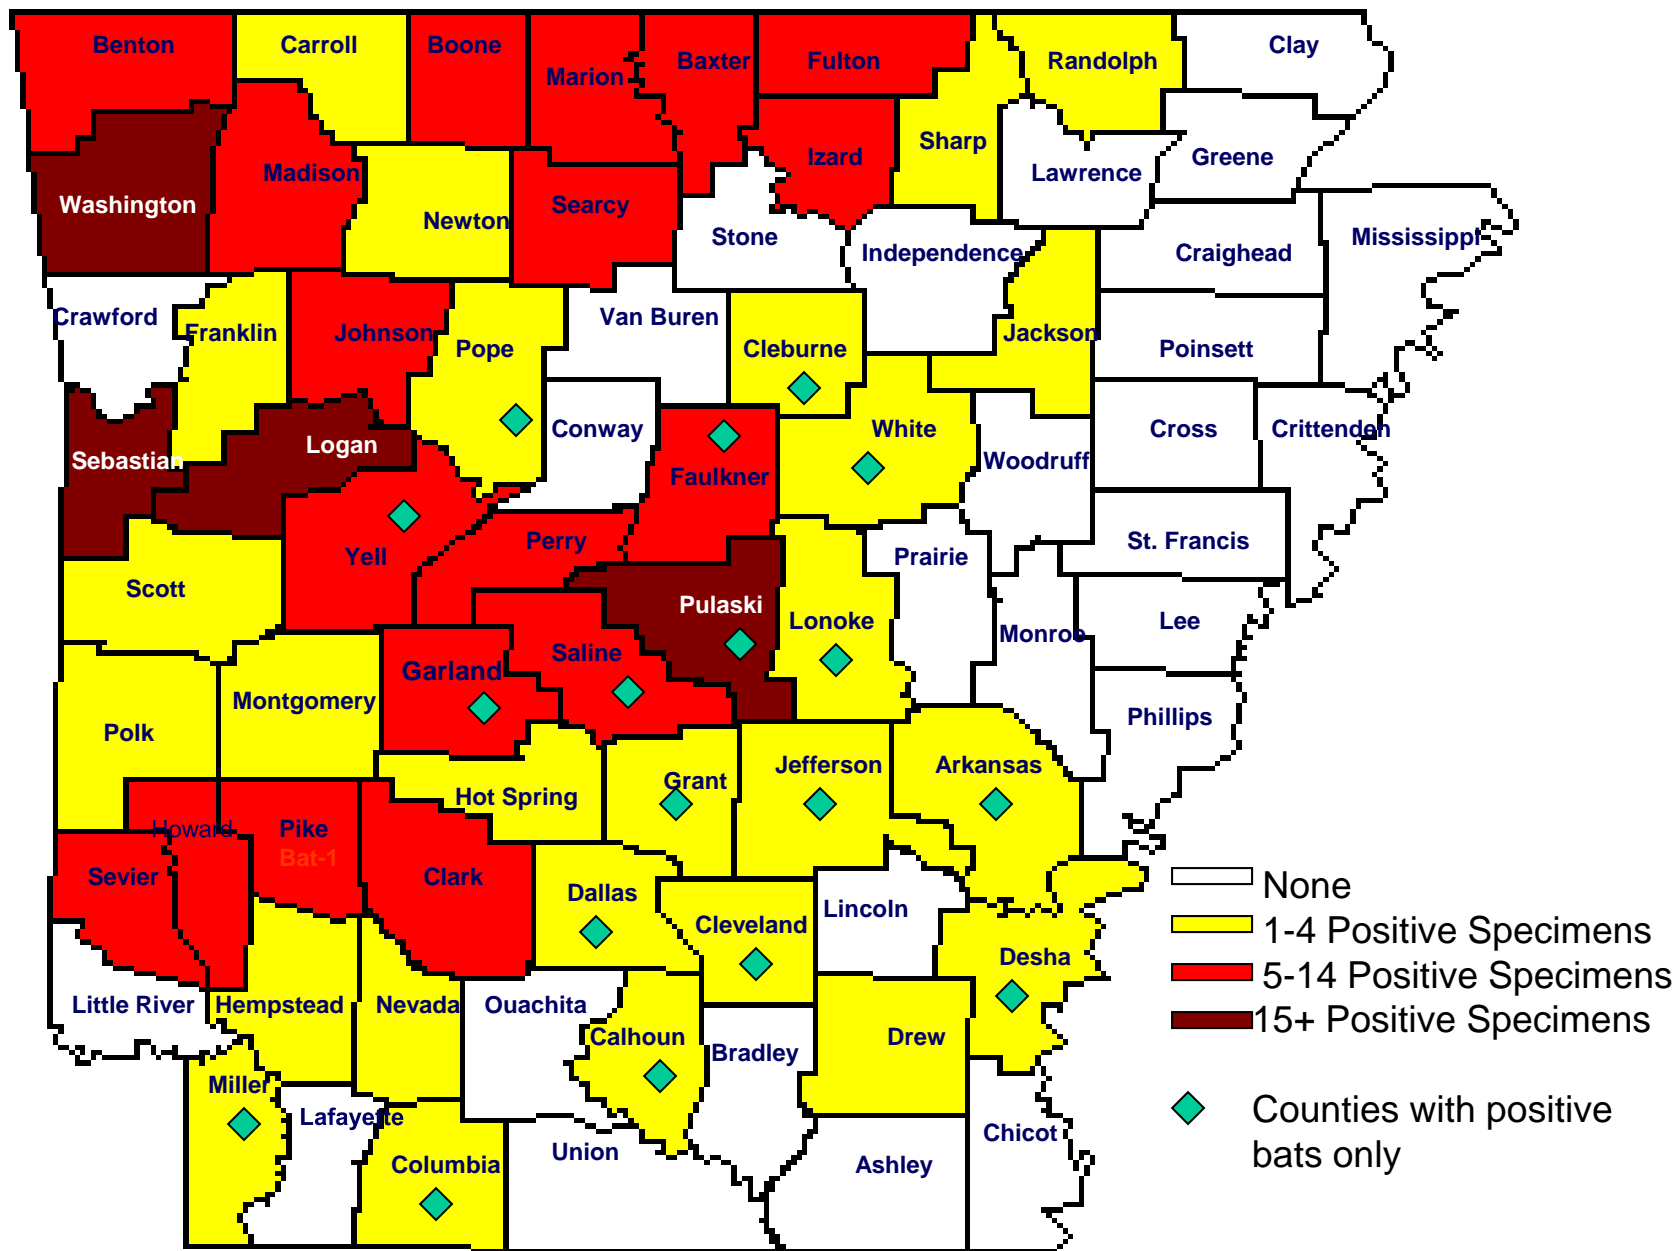

ANIMAL RABIES in ARKANSAS, 2000-2004